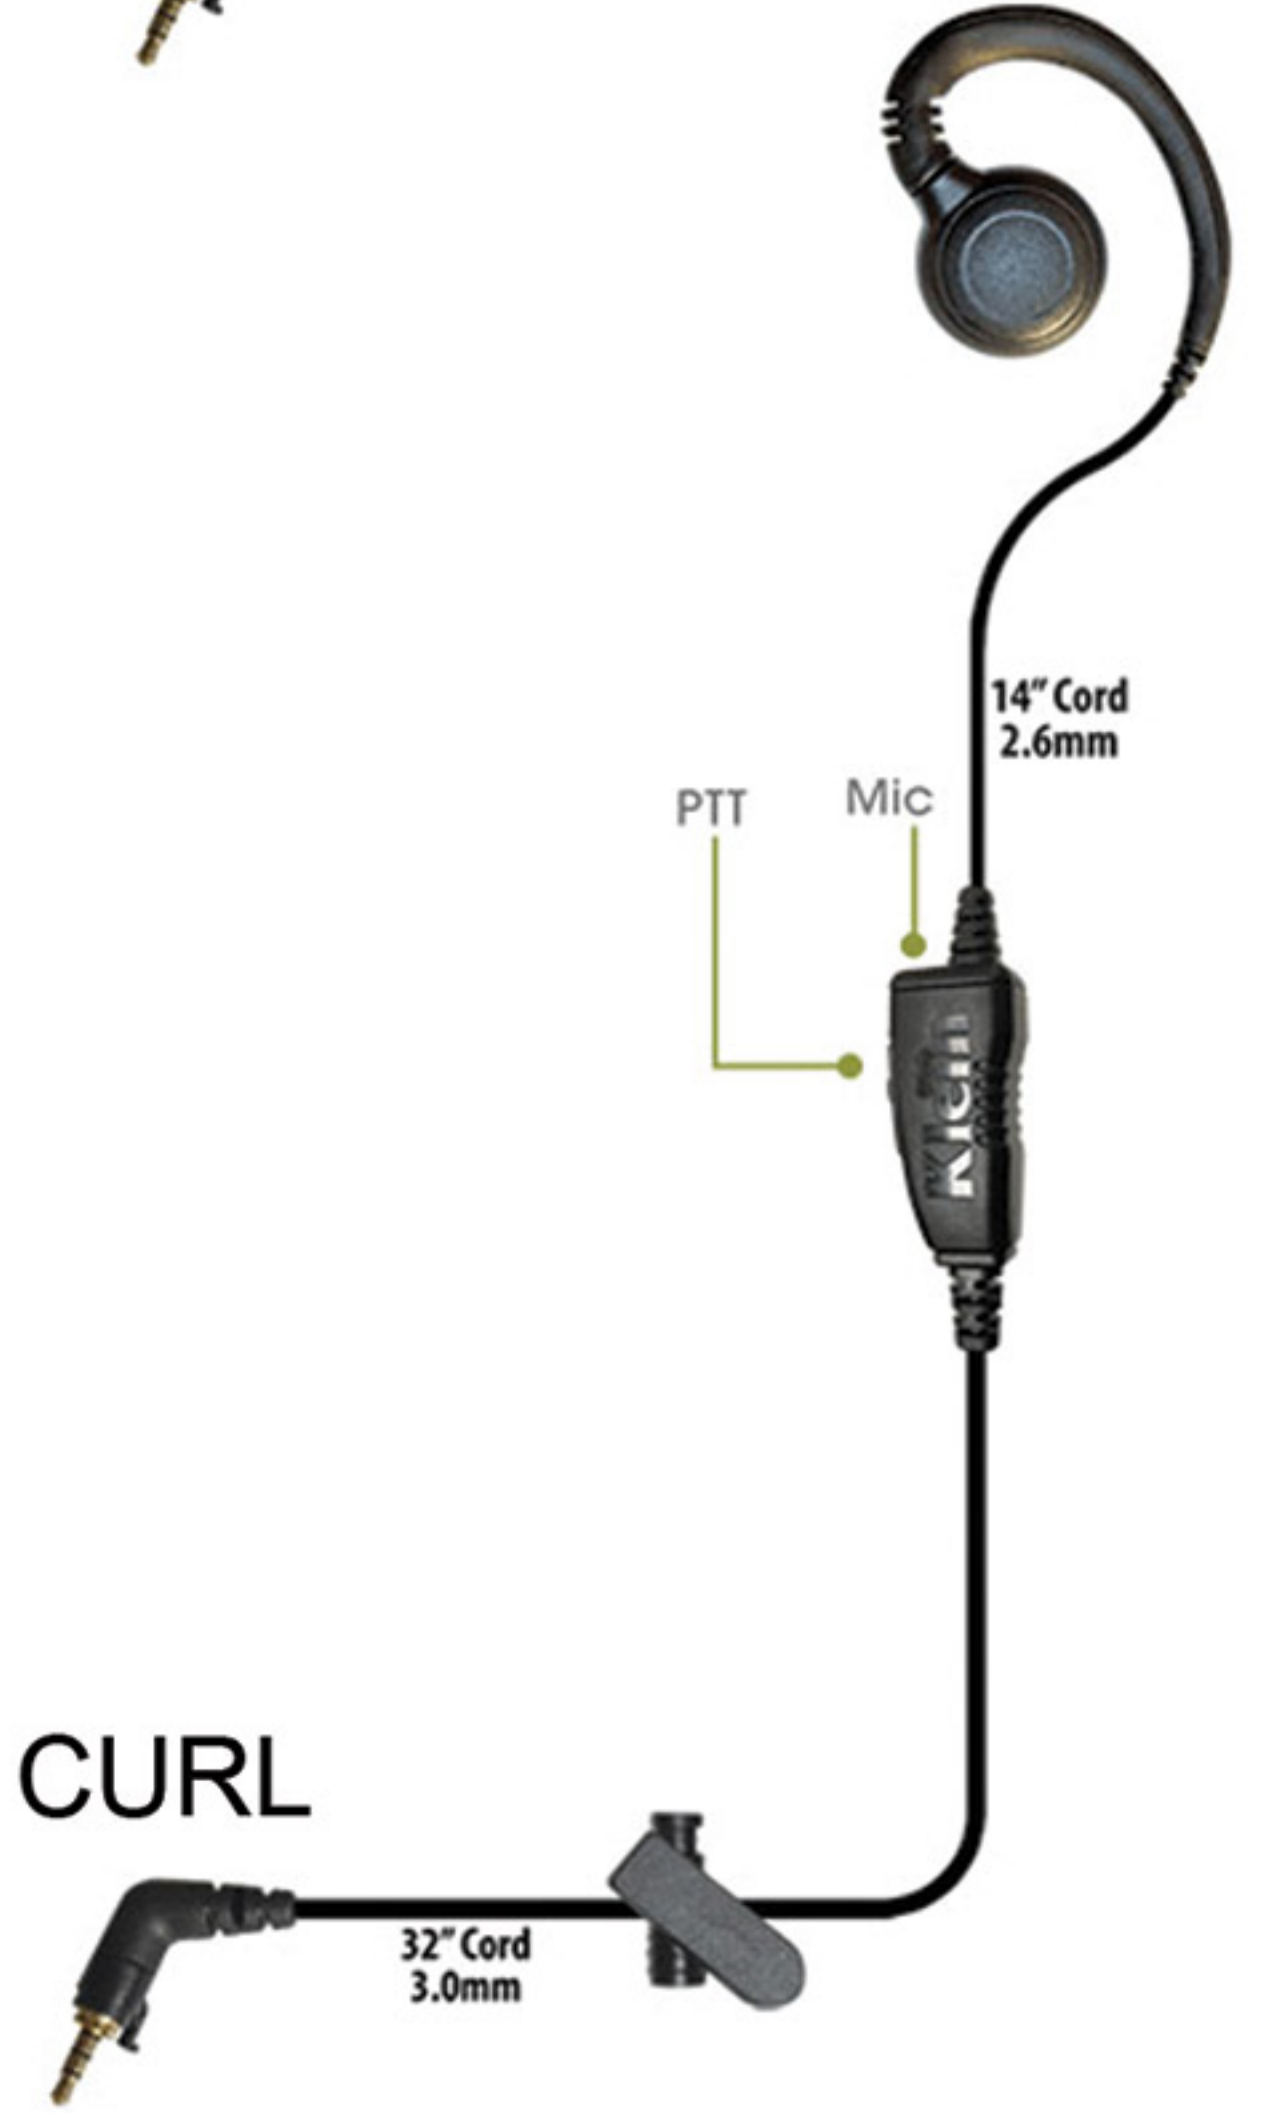

STAR-PRO

Exclusive dogleg CAM-LOCK design by Klein in collaboration with Kyocera allows for a secure connection - ensuring clear and continued audio!

Works with ESChat, Zello, Microsoft Teams & others.

DuraXV EXTREME

DuraXE EPIC

SHORT & LONG TUBES AVAILABLE.

OPTIONS

Don't see your APP or DEVICE?
CONTACT US!

QUICK-DISCONNECT (QD) FOR EASY REPLACEMENT AND CLEANING.

STAR-PRO

9" Cord 2.6mm

PTT Mic

28" Cord 3.2mm

3.5" Cord 2.3mm

BODYGUARD

CURL

14" Cord 2.6mm

PTT Mic

32" Cord 3.0mm

The Apple **phone** models that use a **Lightning port** for audio depend on which application is loaded onto the phone for PTT.