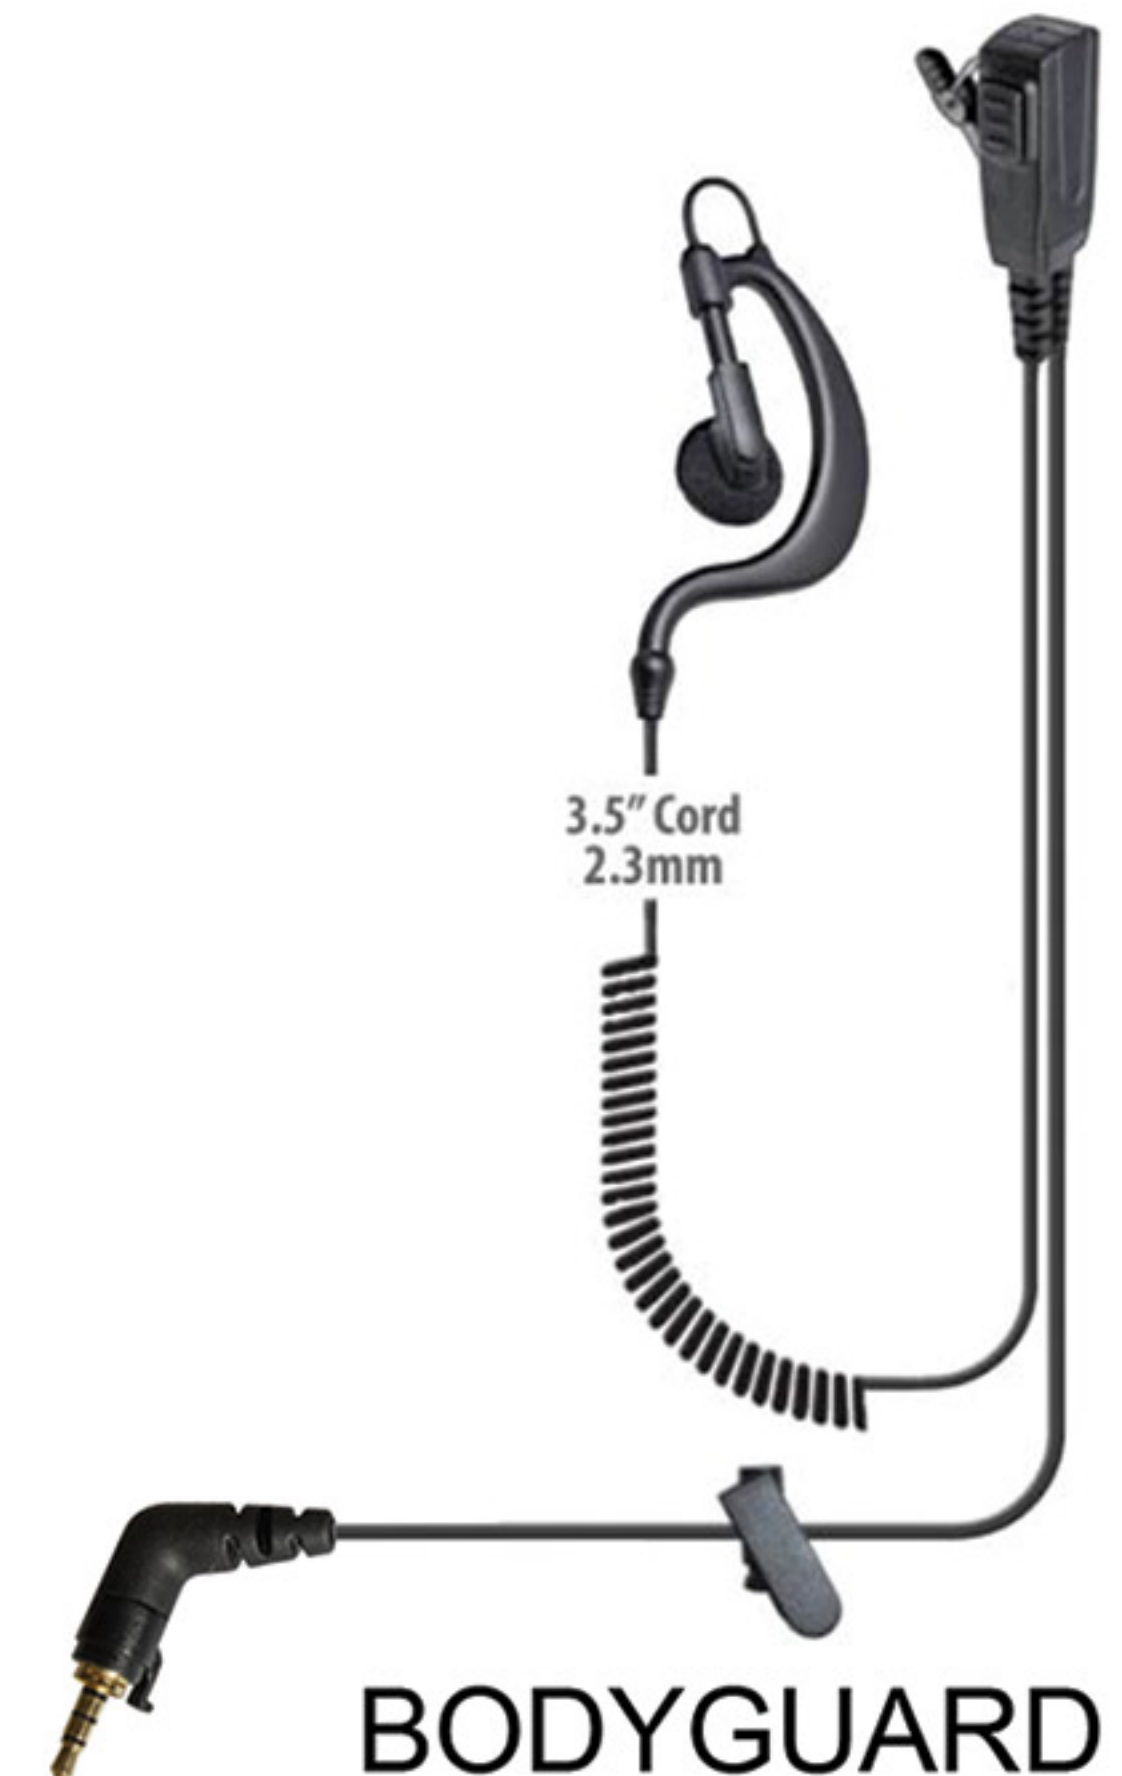

3.5" Cord 2.3mm

BODYGUARD