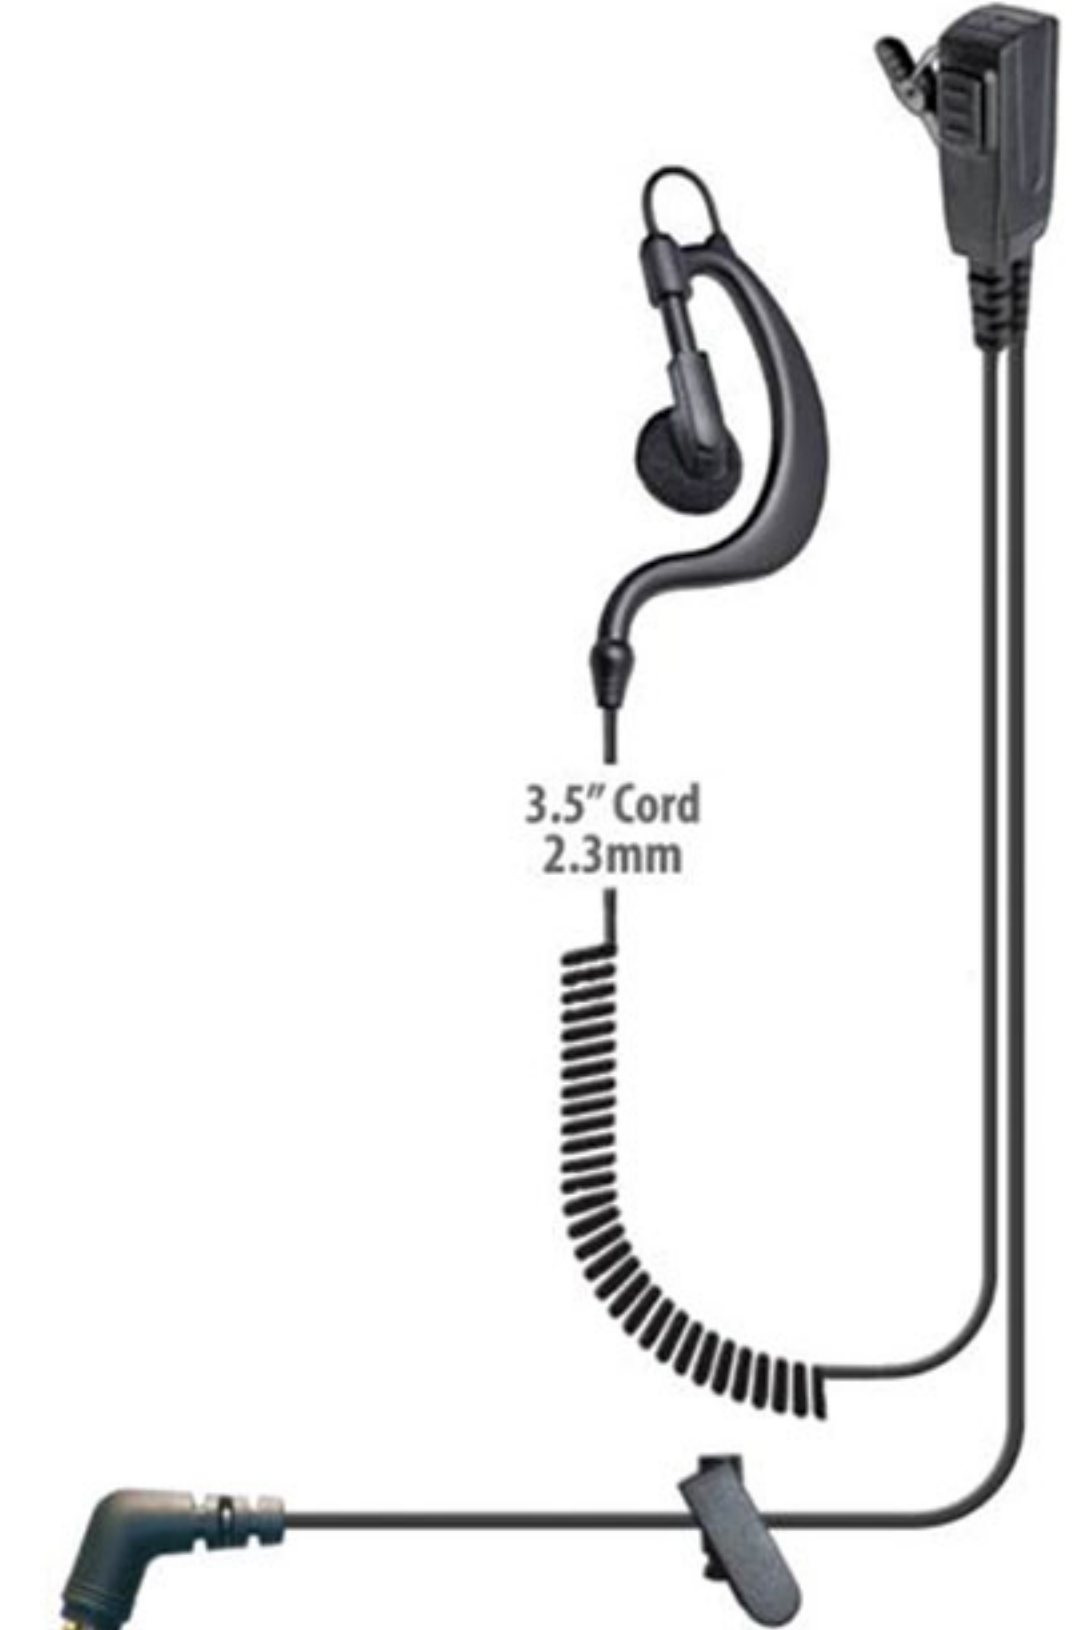

The KYOCERA phone models with PTT use a Klein-designed proprietary 5-Pole 3.5mm angled connector that provides a secure connection for audio accessories.

NEW

SHORT & LONG TUBES AVAILABLE.

Don't see your APP or DEVICE?
CONTACT US!

OPTIONS

Optional Earpiece for VALOR

BODYGUARD