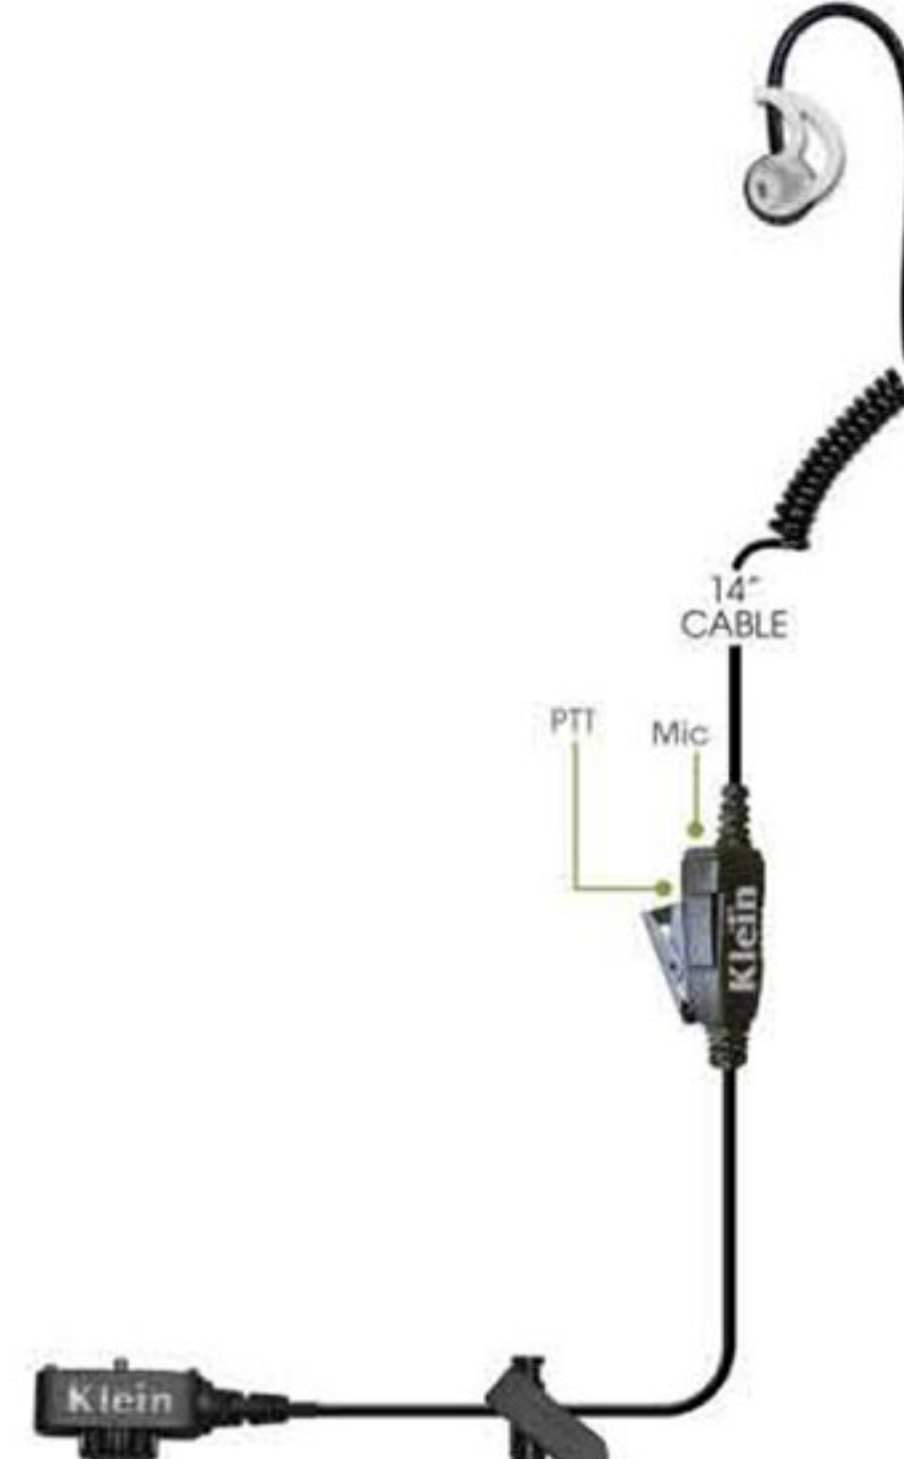

3.25"

WORLD'S LOUDEST SPEAKER

Locking Earpiece Cam-Port

CURL

INTREPID

INCLUDES 3 SIZES

Star-PRO

Signal-PRO

WE SERVE THE PEOPLE WHO SERVE US

PATENTED MULTI-PIN CONNECTOR "SO3"

EXAMPLE: The Valor part number for these devices is VALOR-SO3.

XP8

XP5s

XP5s
ARMORCASE

TITAN-FLEX

XP8
ARMORCASE

SHORT & LONG TUBES AVAIL.

**BRAVO
IP67
RATED**

VALOR

SIGNAL-PRO

INTREPID

PATRIOT-PRO

CURL

COMFIT