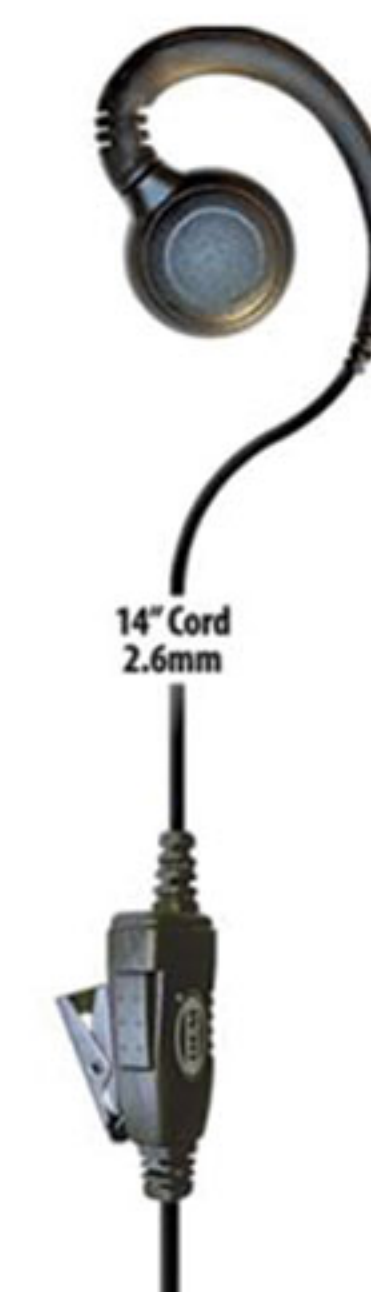

The KYOCERA phone models with PTT use a Klein-designed proprietary 5-Pole 3.5mm angled connector that provides a secure connection for audio accessories.

NEW

SHORT & LONG TUBES AVAILABLE.

Don't see your APP or DEVICE?
CONTACT US!

OPTIONS

Optional Earpiece for VALOR