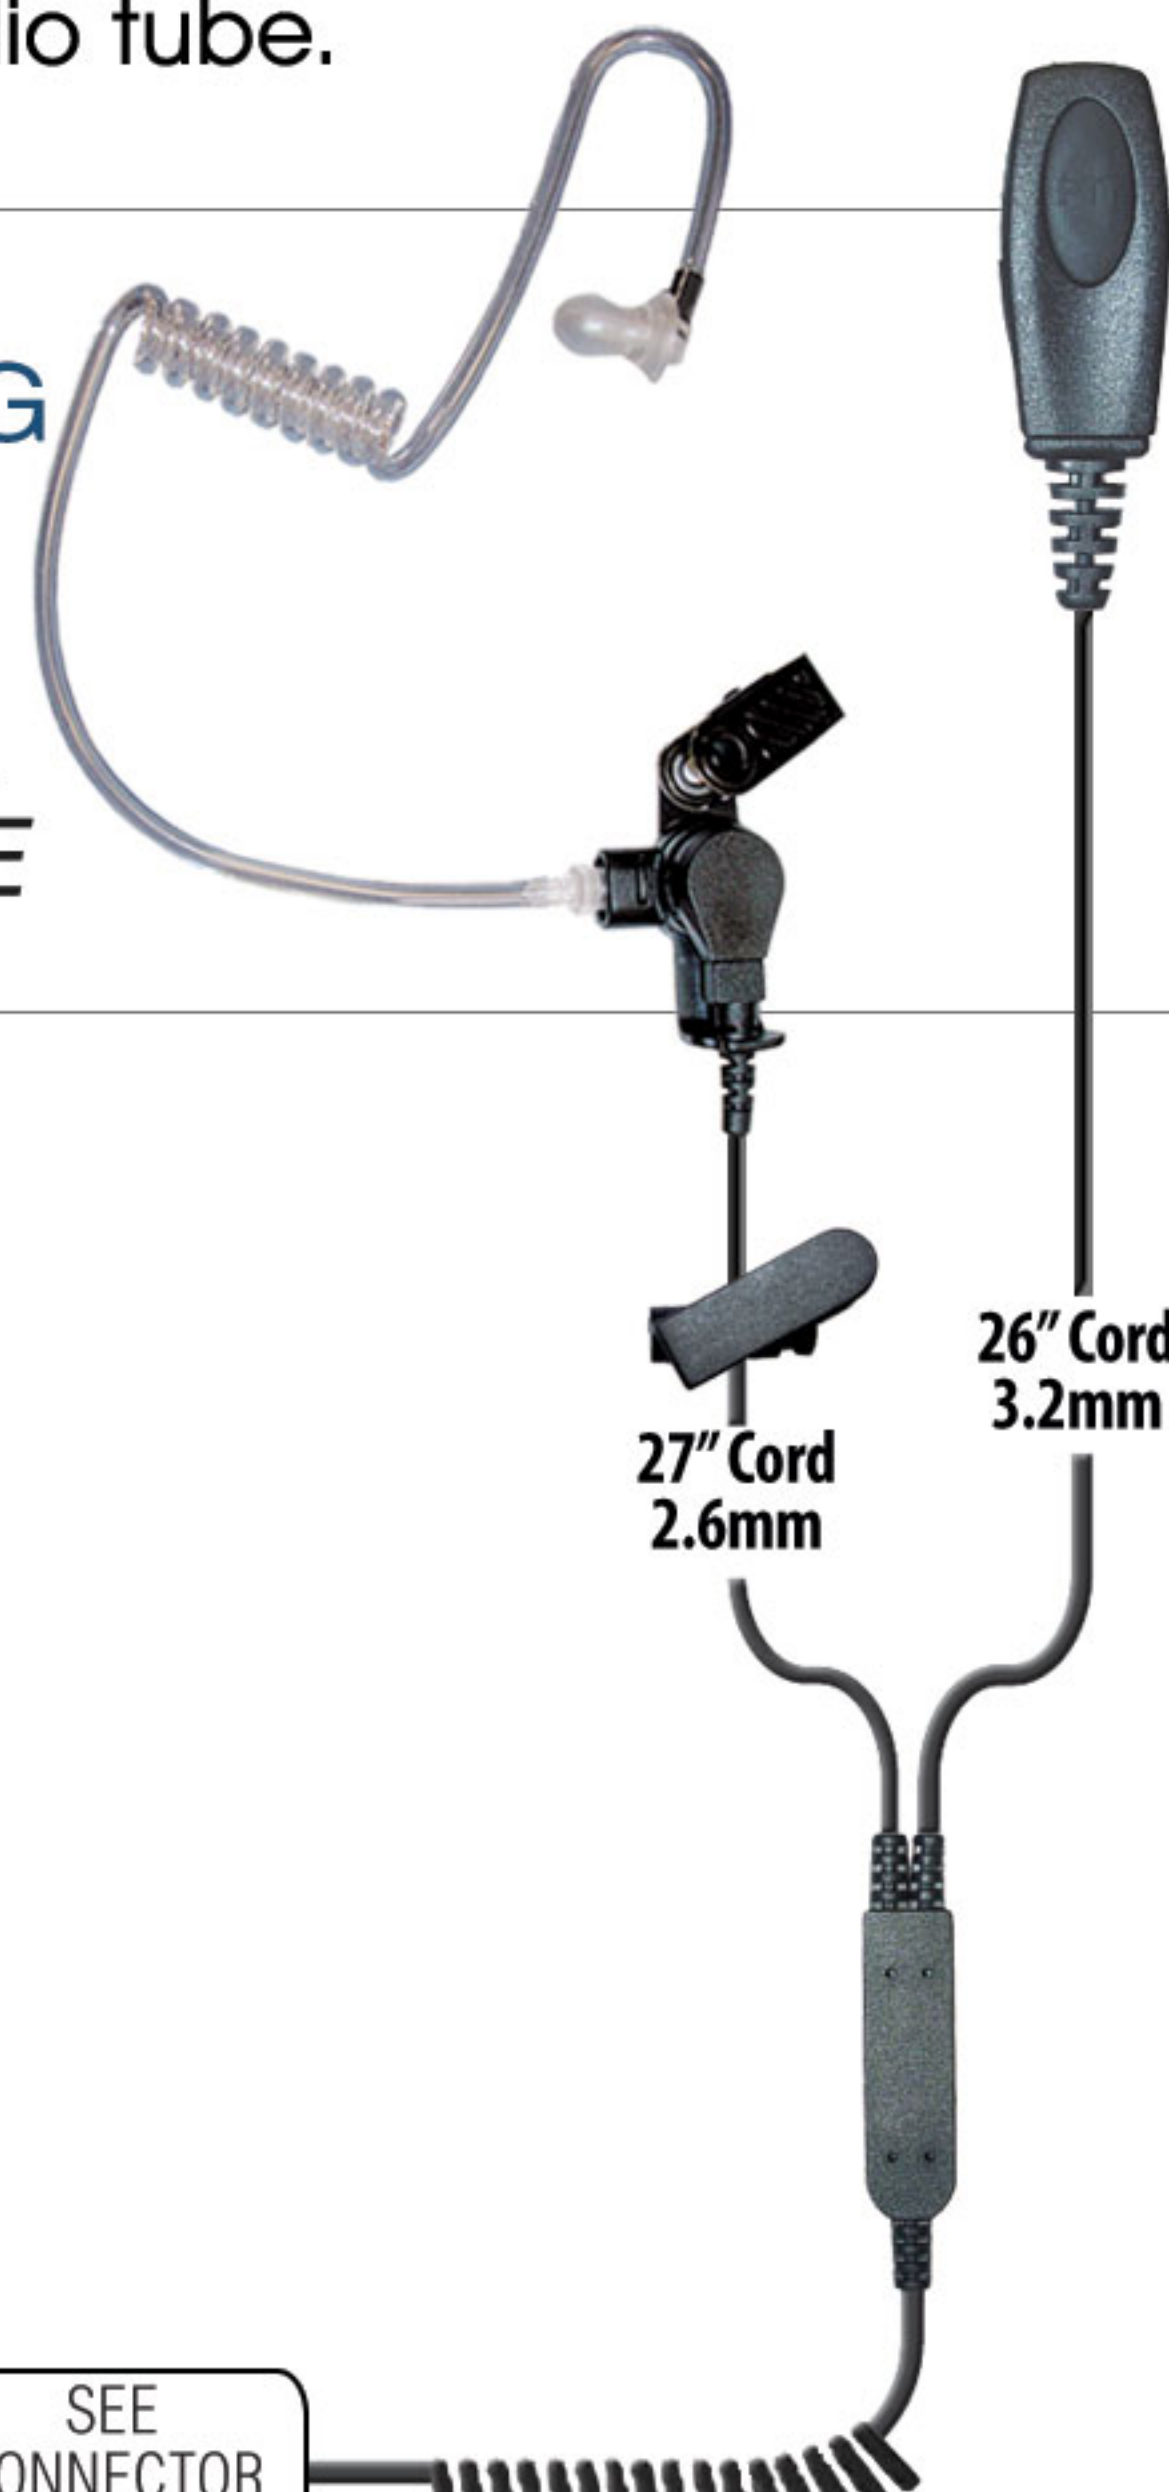

DIRECTIONAL  
MICROPHONE

47" Cord

31" Cord

SEE  
CONNECTOR  
CHART

FRONT-FACING  
DUAL PTT

DIRECTIONAL  
MICROPHONE

27" Cord  
2.6mm

26" Cord  
3.2mm

SEE  
CONNECTOR  
CHART

18" when coil is stretched  
4.0mm

Noise  
Canceling  
Microphone

PTT  
Button

QUICK-DISCONNECT  
FOR EASY CLEANING  
AND REPLACEMENT

COMFORT-EAR  
Noise Reduction  
Foam Eartip Option