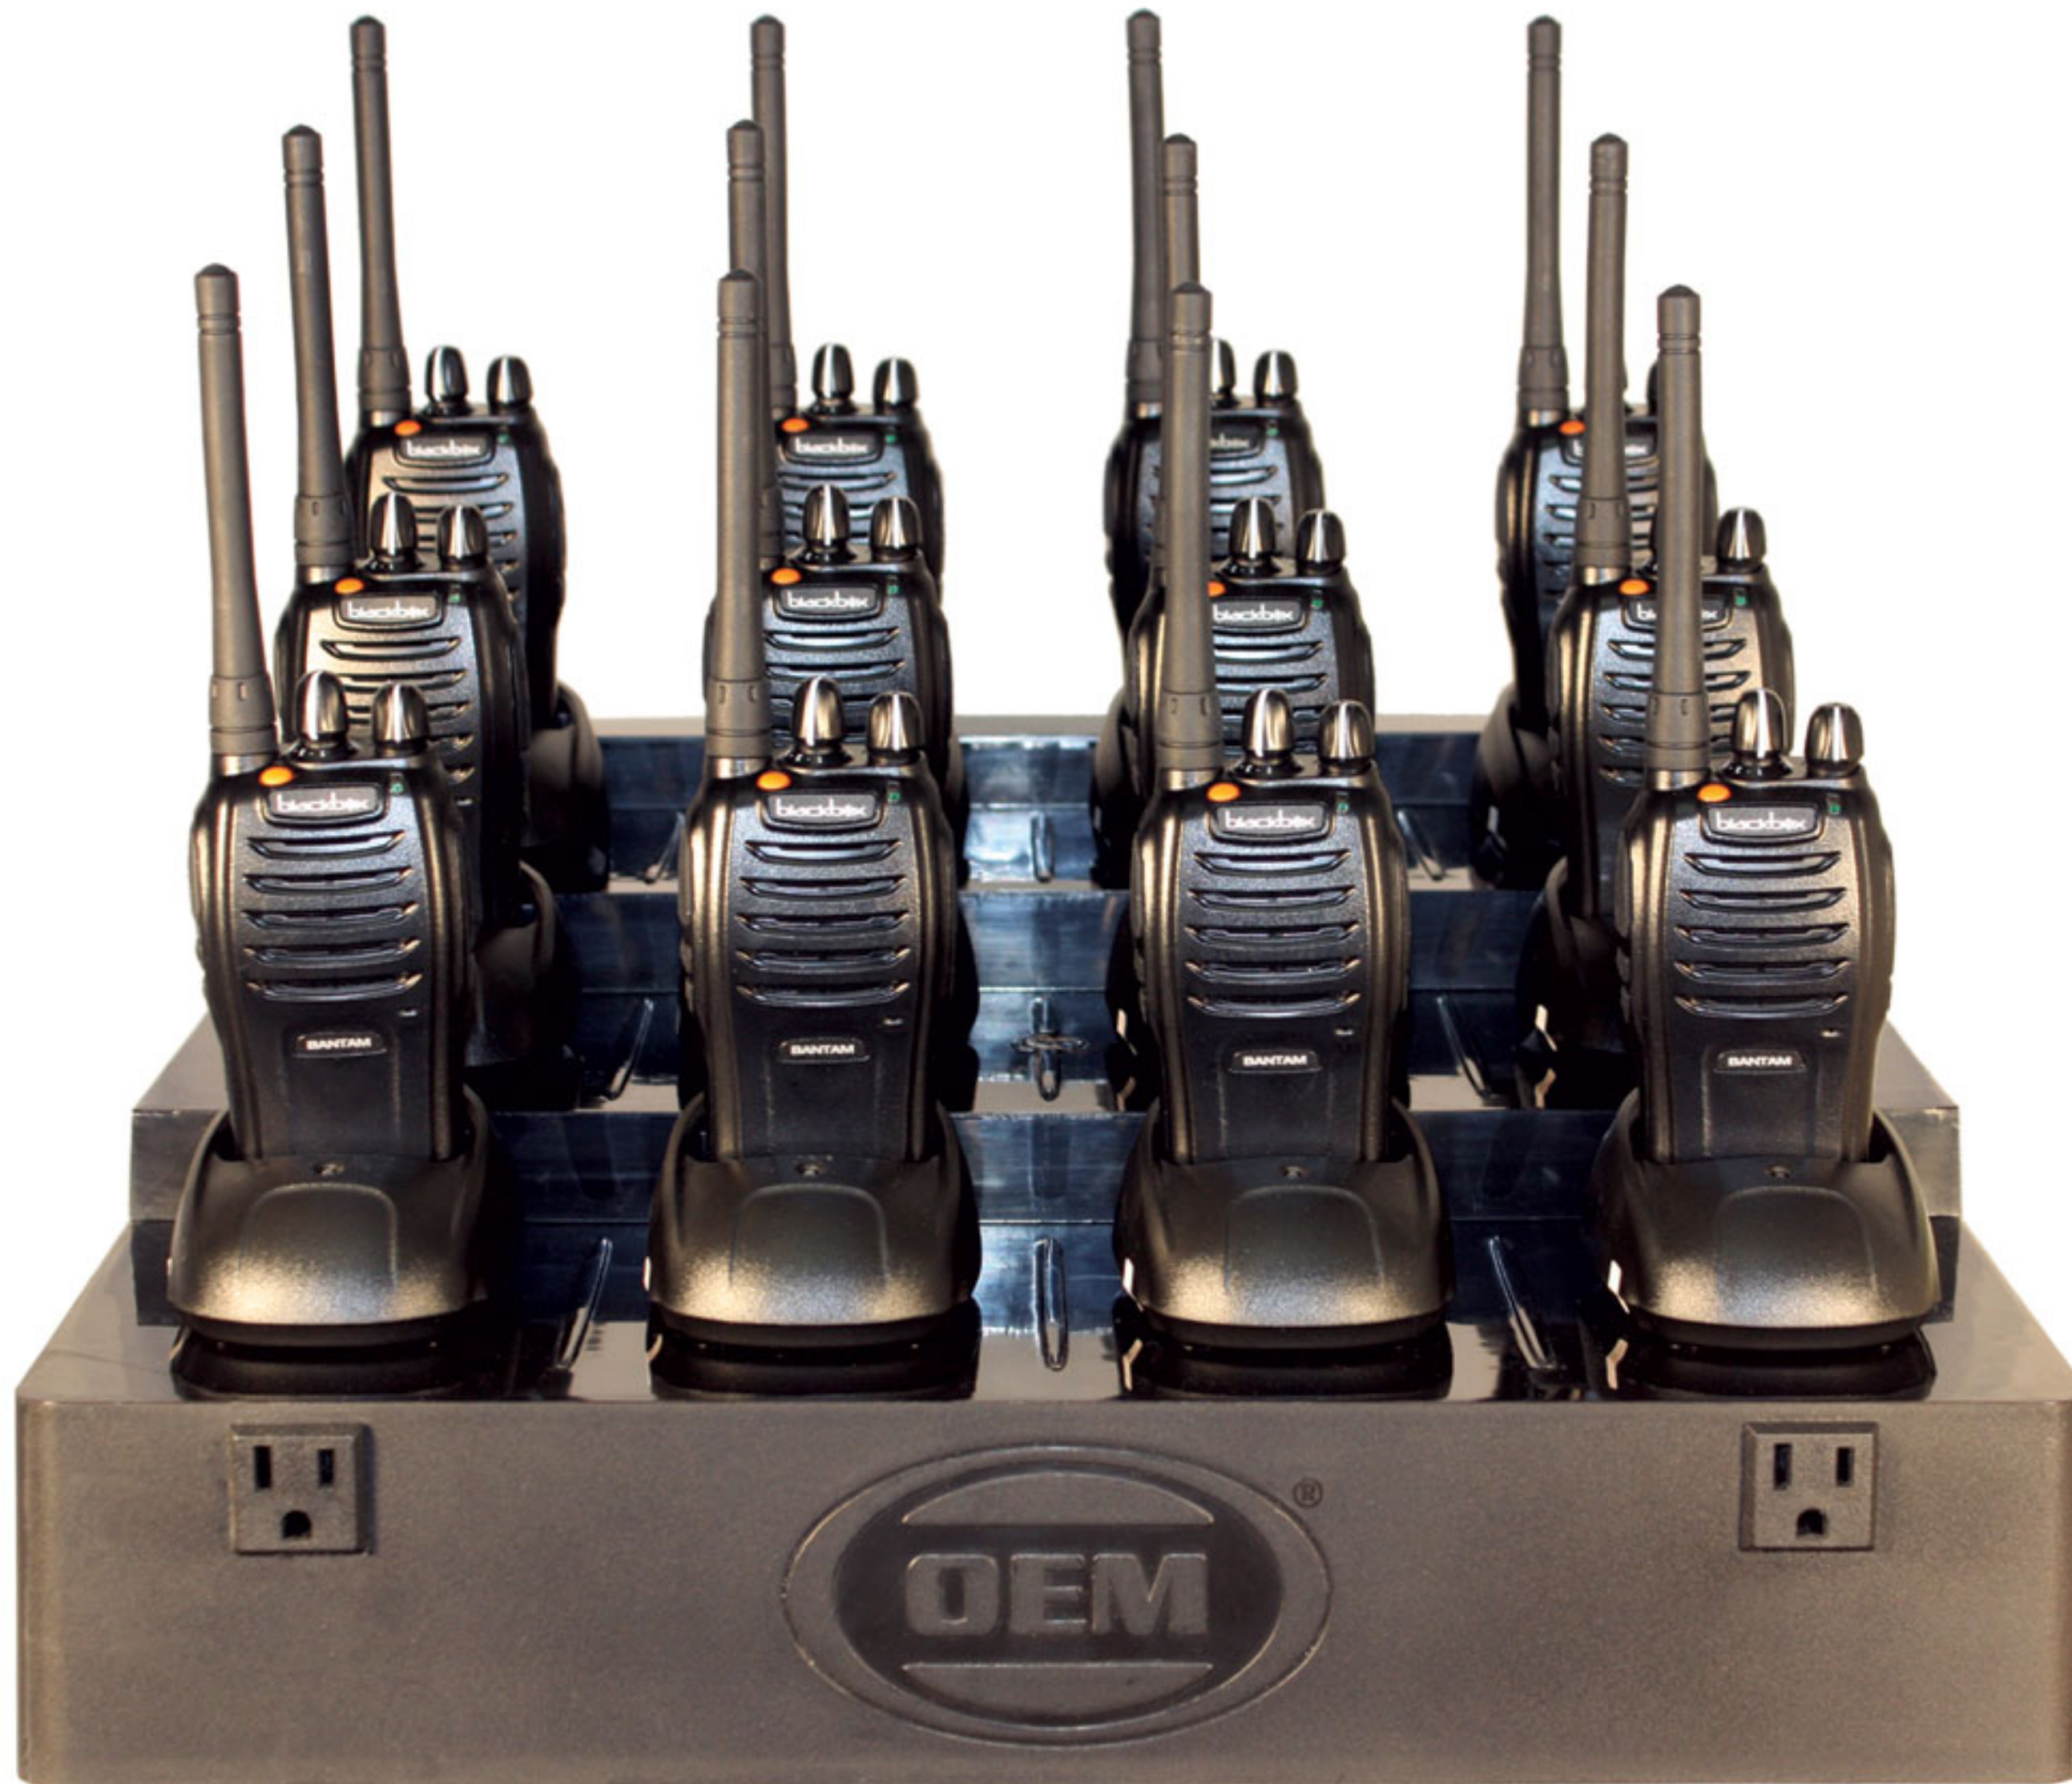

# MULTI-CHARGERS

EASY-SWAP INTERCHANGEABLE PODS FOR ANY RADIO!

12-GAUGE

PRIVATE LABEL  
AVAILABLE

6-SHOT

Easy-Swap Pods.  
Available for All  
Popular Radio &  
Battery Models.

Optional Wall Mount.

BullCord.  
Optional Vehicle  
Charging Cable.

# FUELPAD-12<sup>®</sup>

Universal. 1 outlet cable. 12 positions.

No need to purchase pods! Mix various radios and/or phones!

**DUAL FRONT PORTS FOR CHARGING UP  
POWER TOOLS OR OTHER DEVICES!**