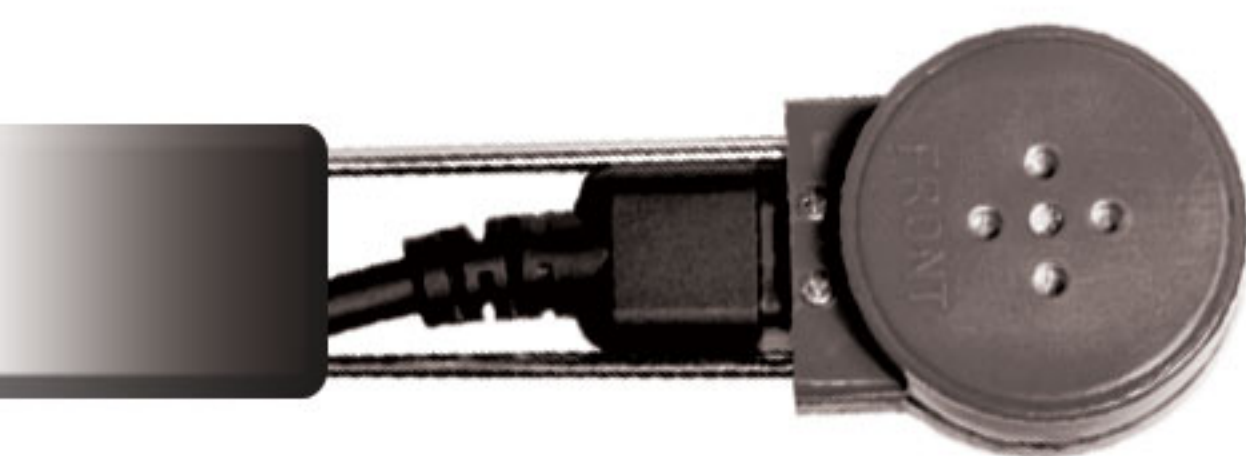

TITAN™ EXTREME HIGH NOISE

- Professional Grade - OEM High-Noise, Dual-Muff Headset with PTT.
- Extreme noise reducing - Racing, Manufacturing, Oil Rig, Construction, Engineering, OSHA Compliance.
- Impact rated earshells.
- Universal 5-pin cable connector port.
- Made in USA, sealed push-to-talk.
- dB reduction rated earshells.