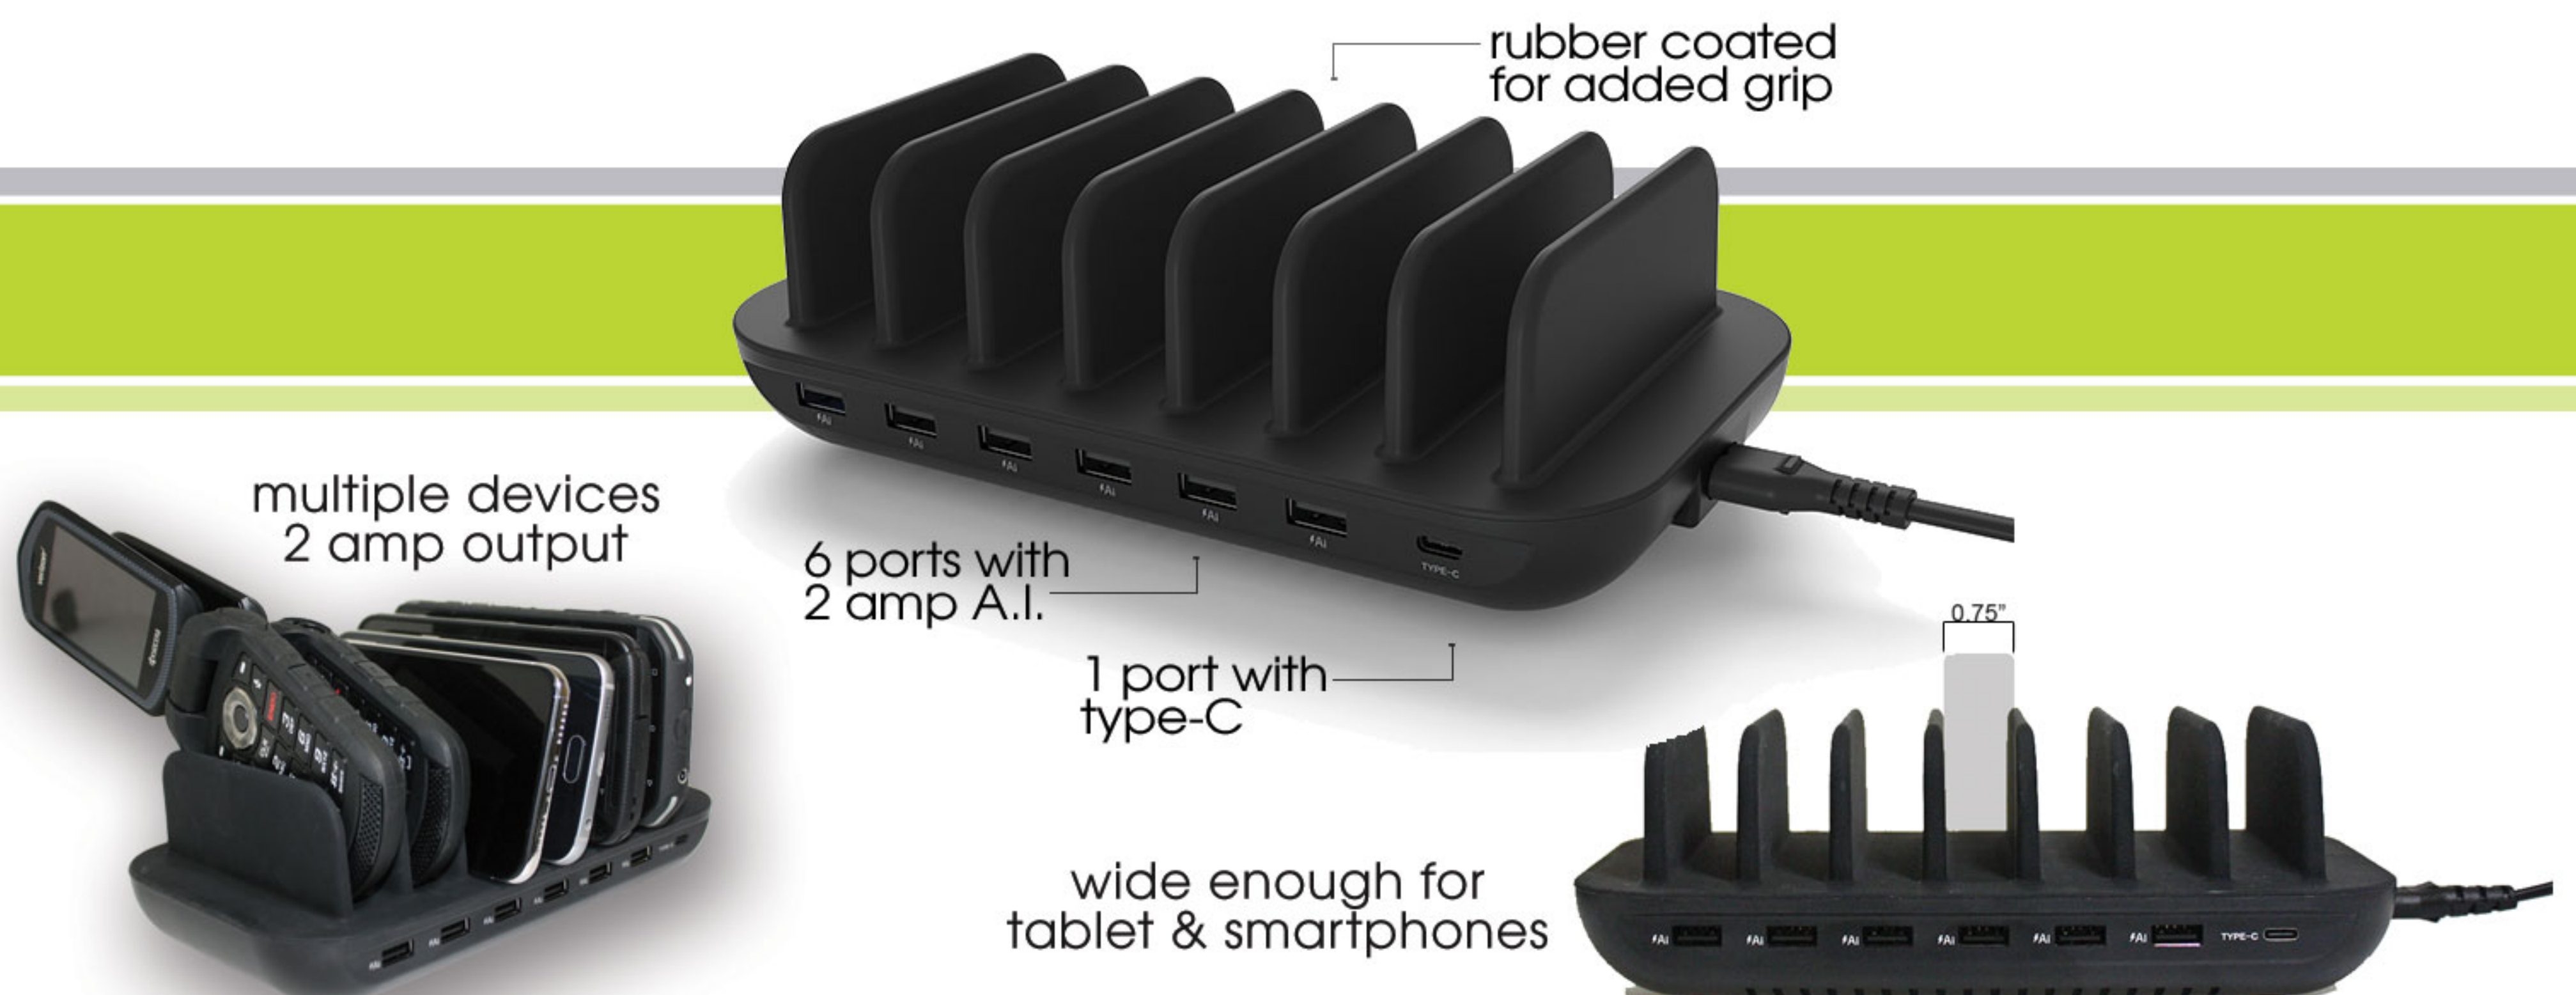

POCKET®

MULTI-DEVICE USB CHARGER