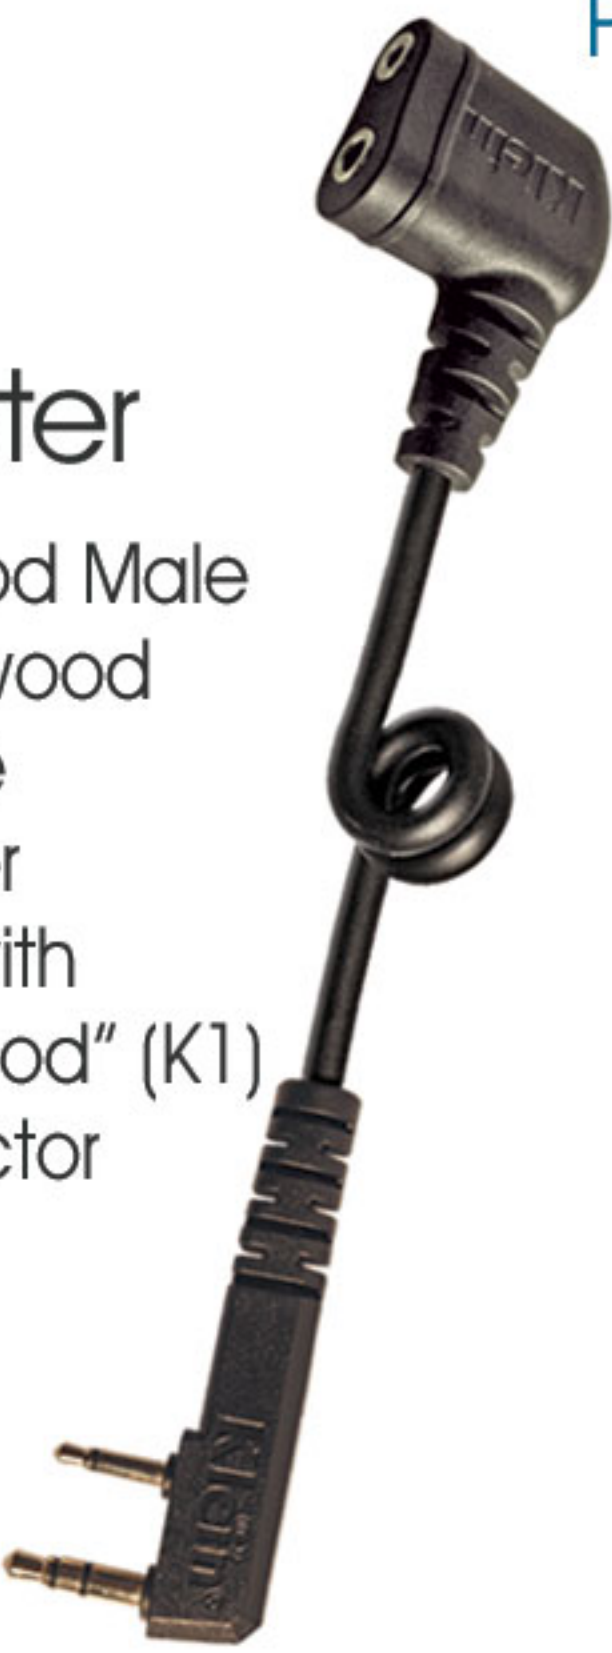

K1-K1 Adapter

- Kenwood Male to Kenwood Female Adapter
- Works with "Kenwood" (K1) connector radios.