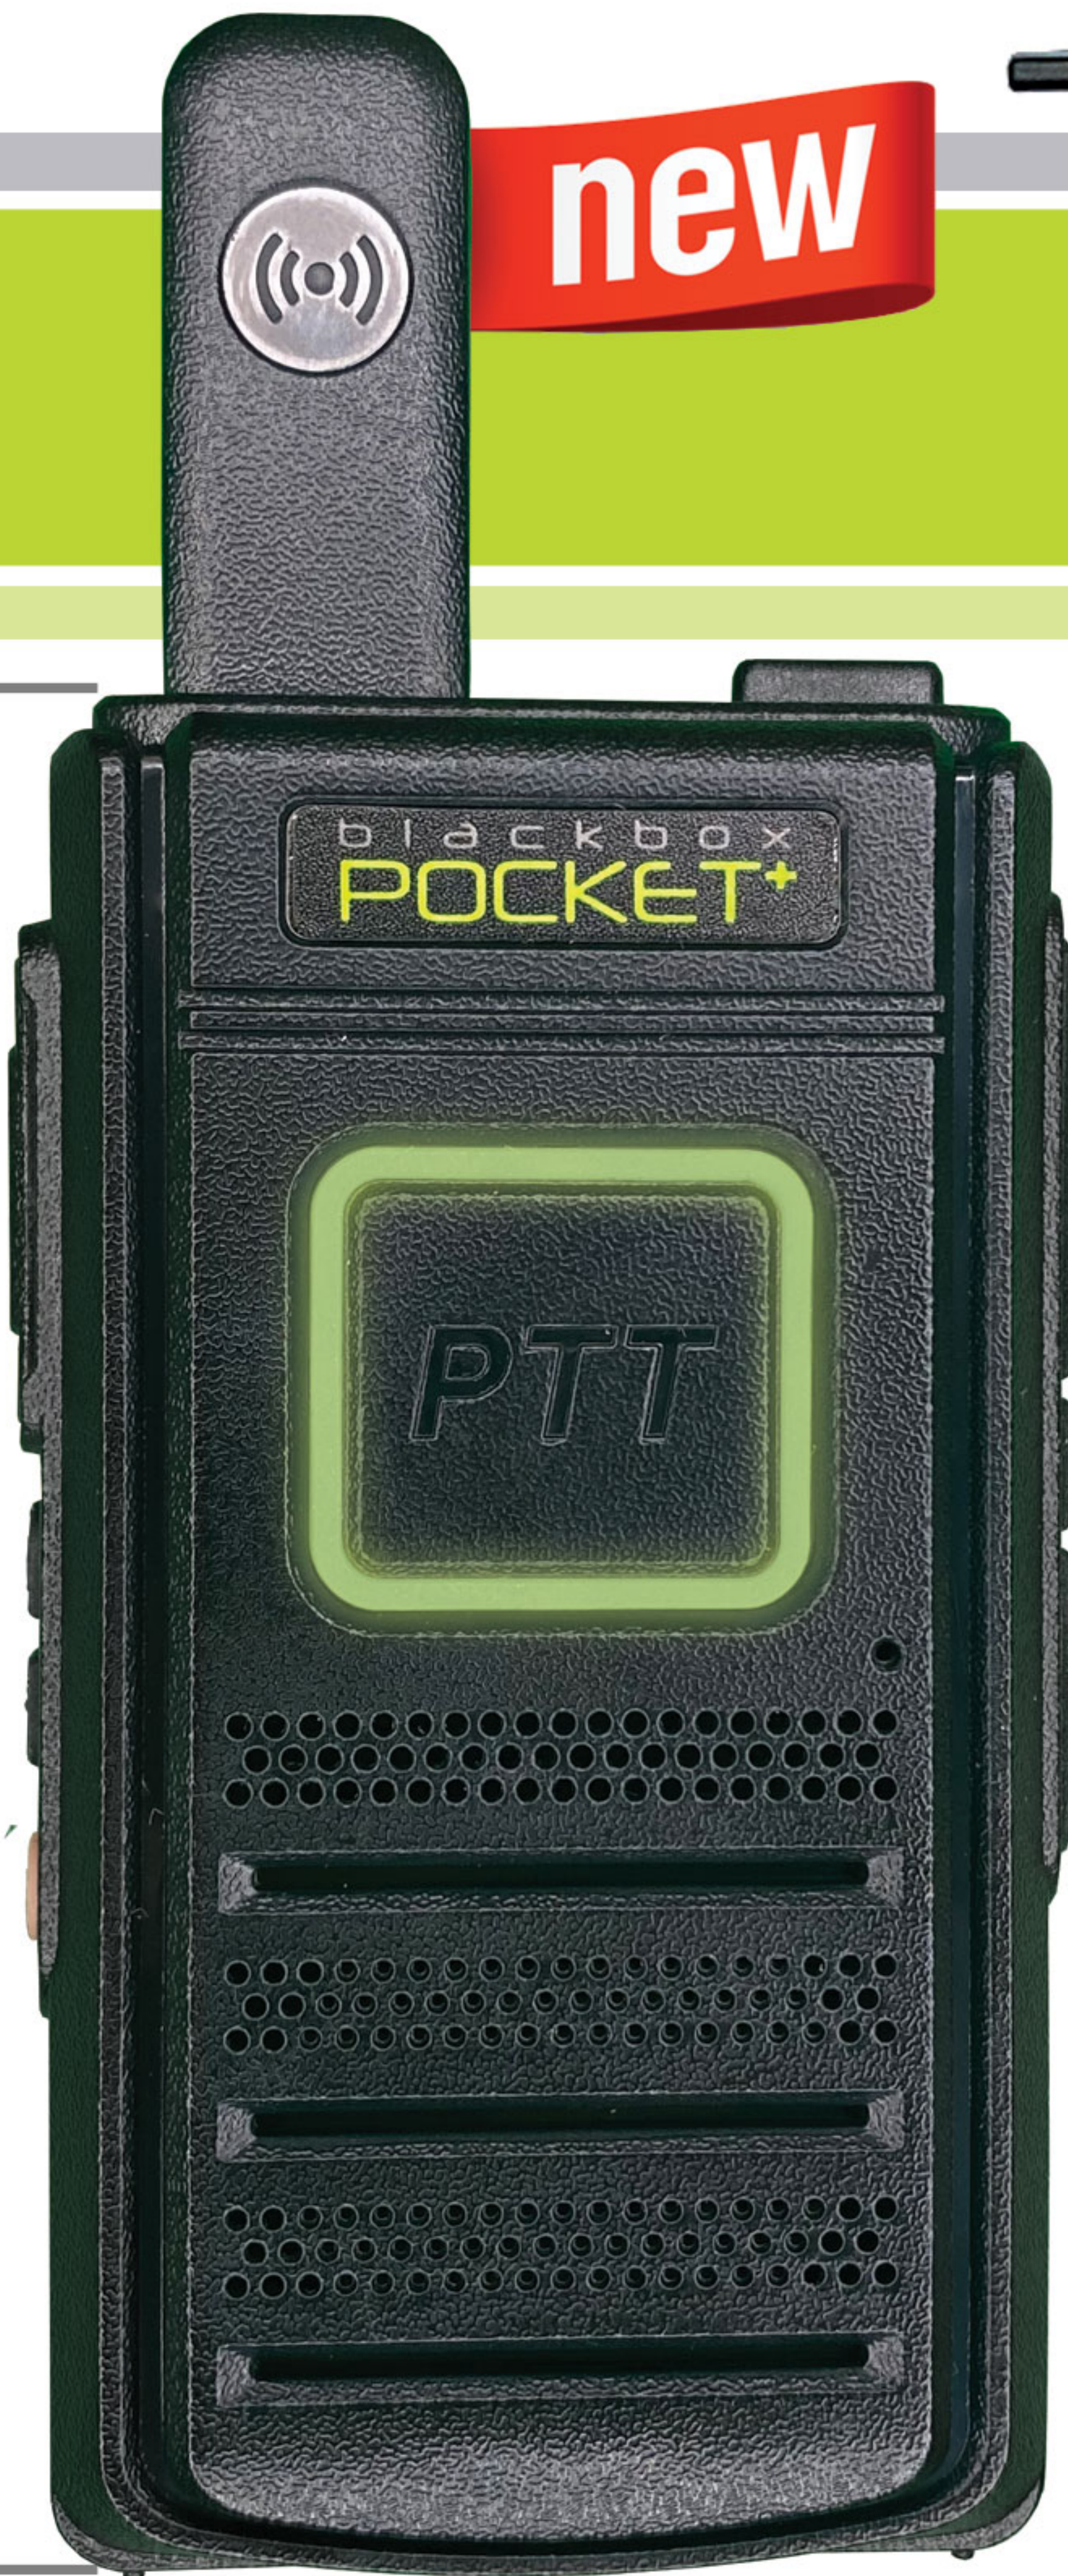

# POCKET+<sup>®</sup>

2-WAY RADIO

**A**  
ANALOG

**new**

ONLY  
**0.5"**  
THIN

ACTUAL  
SIZE  
3.7"

**KENWOOD  
STYLE CONNECTOR**

- Super Compact
- 1.5 Watt
- 16 Channel
- PC Programmable
- Compander Incl.
- Dual PTT (front/side)
- Compatible with all UHF/FRS radio freqs