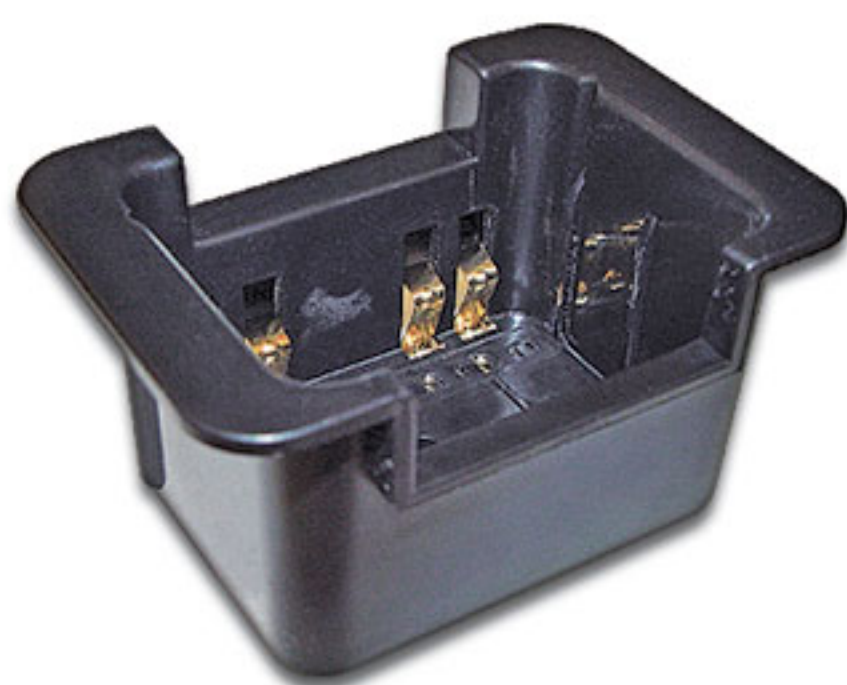

**PTT JUNCTION BOX**

1. Buy the Main Unit
2. Pick a headset or throat mic.
3. Pick a radio connector cable
4. Ring & Barrel PTT's are optional

# MULTI-CHARGERS

EASY-SWAP INTERCHANGEABLE PODS FOR ANY RADIO!

12-GAUGE

PRIVATE LABEL  
AVAILABLE

6-SHOT

Easy-Swap Pods.  
Available for All  
Popular Radio &  
Battery Models.

Optional Wall Mount.

BullCord.  
Optional Vehicle  
Charging Cable.

# FUELPAD-12<sup>®</sup>

Universal. 1 outlet cable. 12 positions.

No need to purchase pods! Mix various radios and/or phones!

**DUAL FRONT PORTS FOR CHARGING UP  
POWER TOOLS OR OTHER DEVICES!**