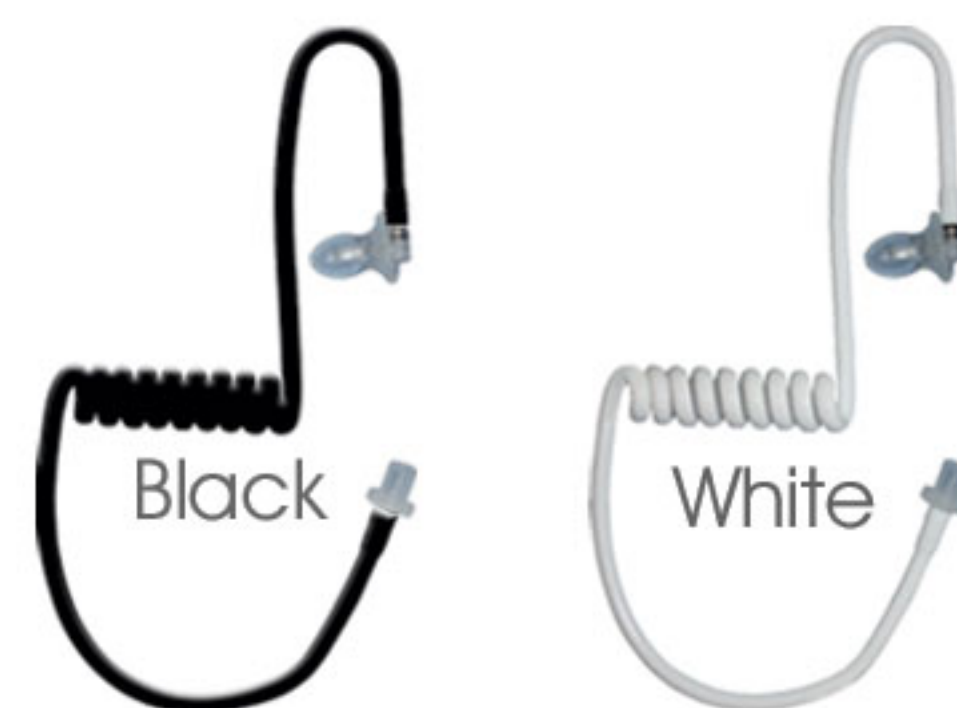

## PRO PARTS

### K-Tube™-QD

- Quick-disconnect locking "wing" for acoustic tubes.

QUICK-DISCONNECT (QD)  
FOR EASY REPLACEMENT  
AND CLEANING.

Clear

### K-Tube™

- Quick disconnect tube
- White, Black or clear

Black

White