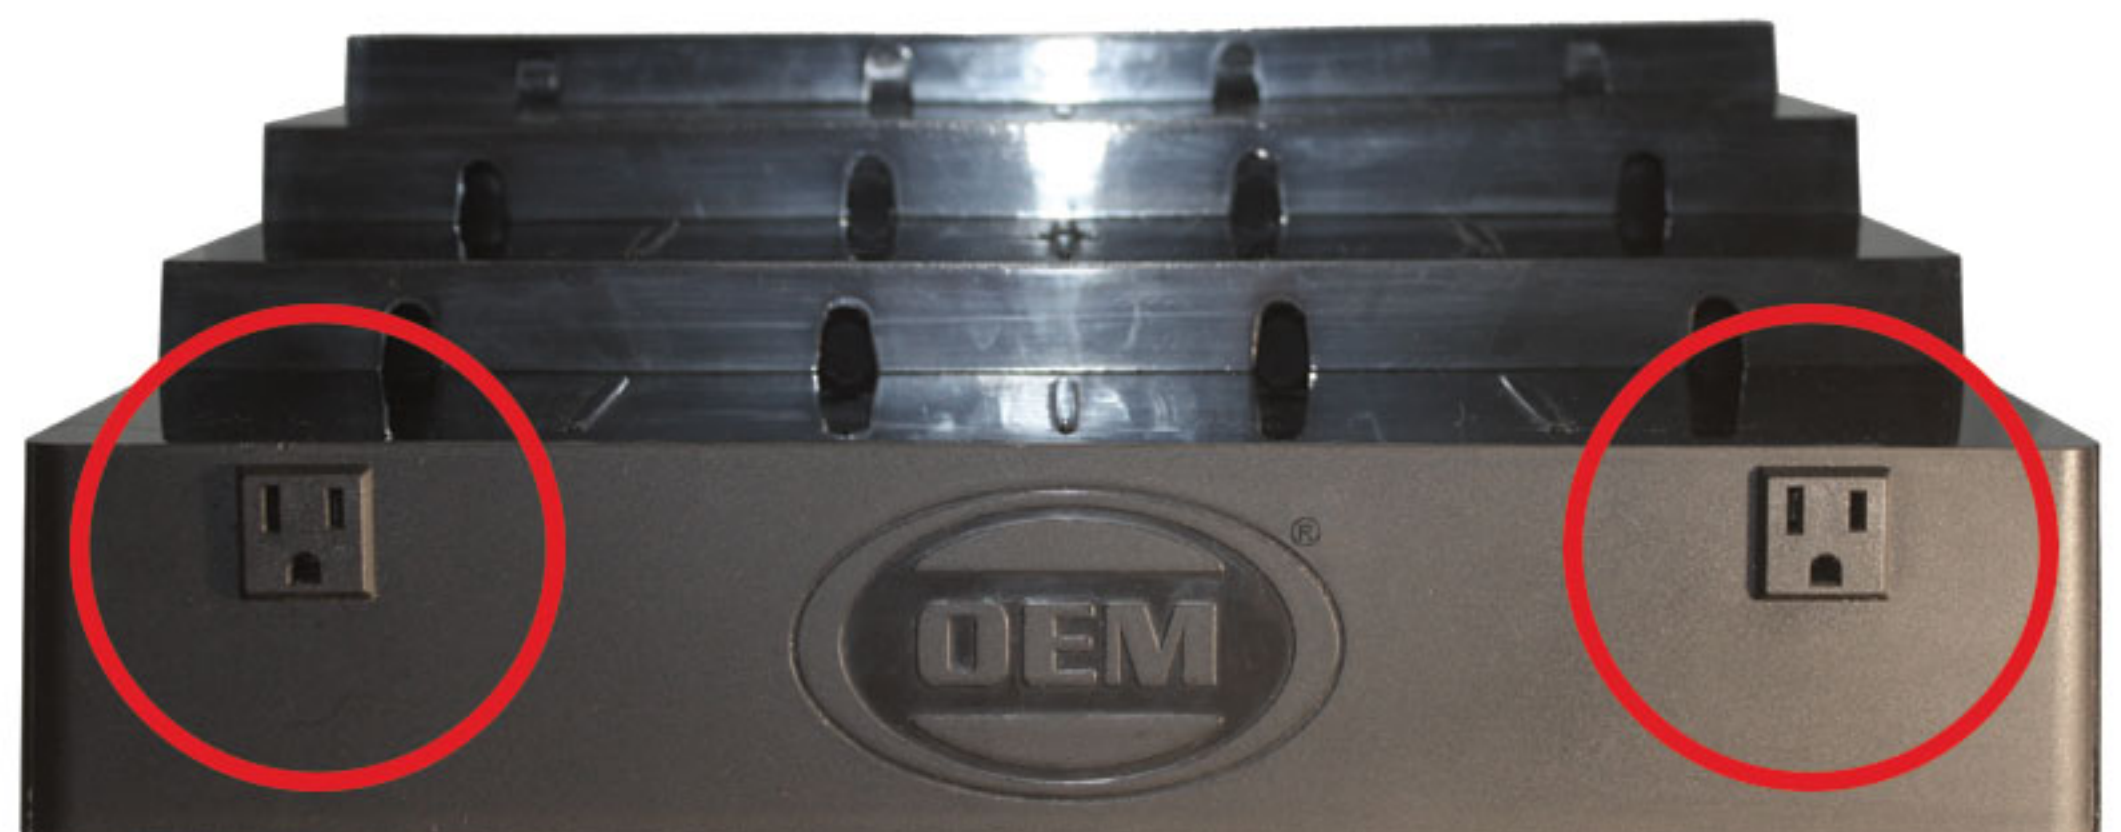

FUELPAD-12®

Universal. 1 outlet cable. 12 positions.

No need to purchase pods! Mix various radios and/or phones!

**DUAL FRONT PORTS FOR CHARGING UP
POWER TOOLS OR OTHER DEVICES!**

POCKET®

MULTI-DEVICE USB CHARGER