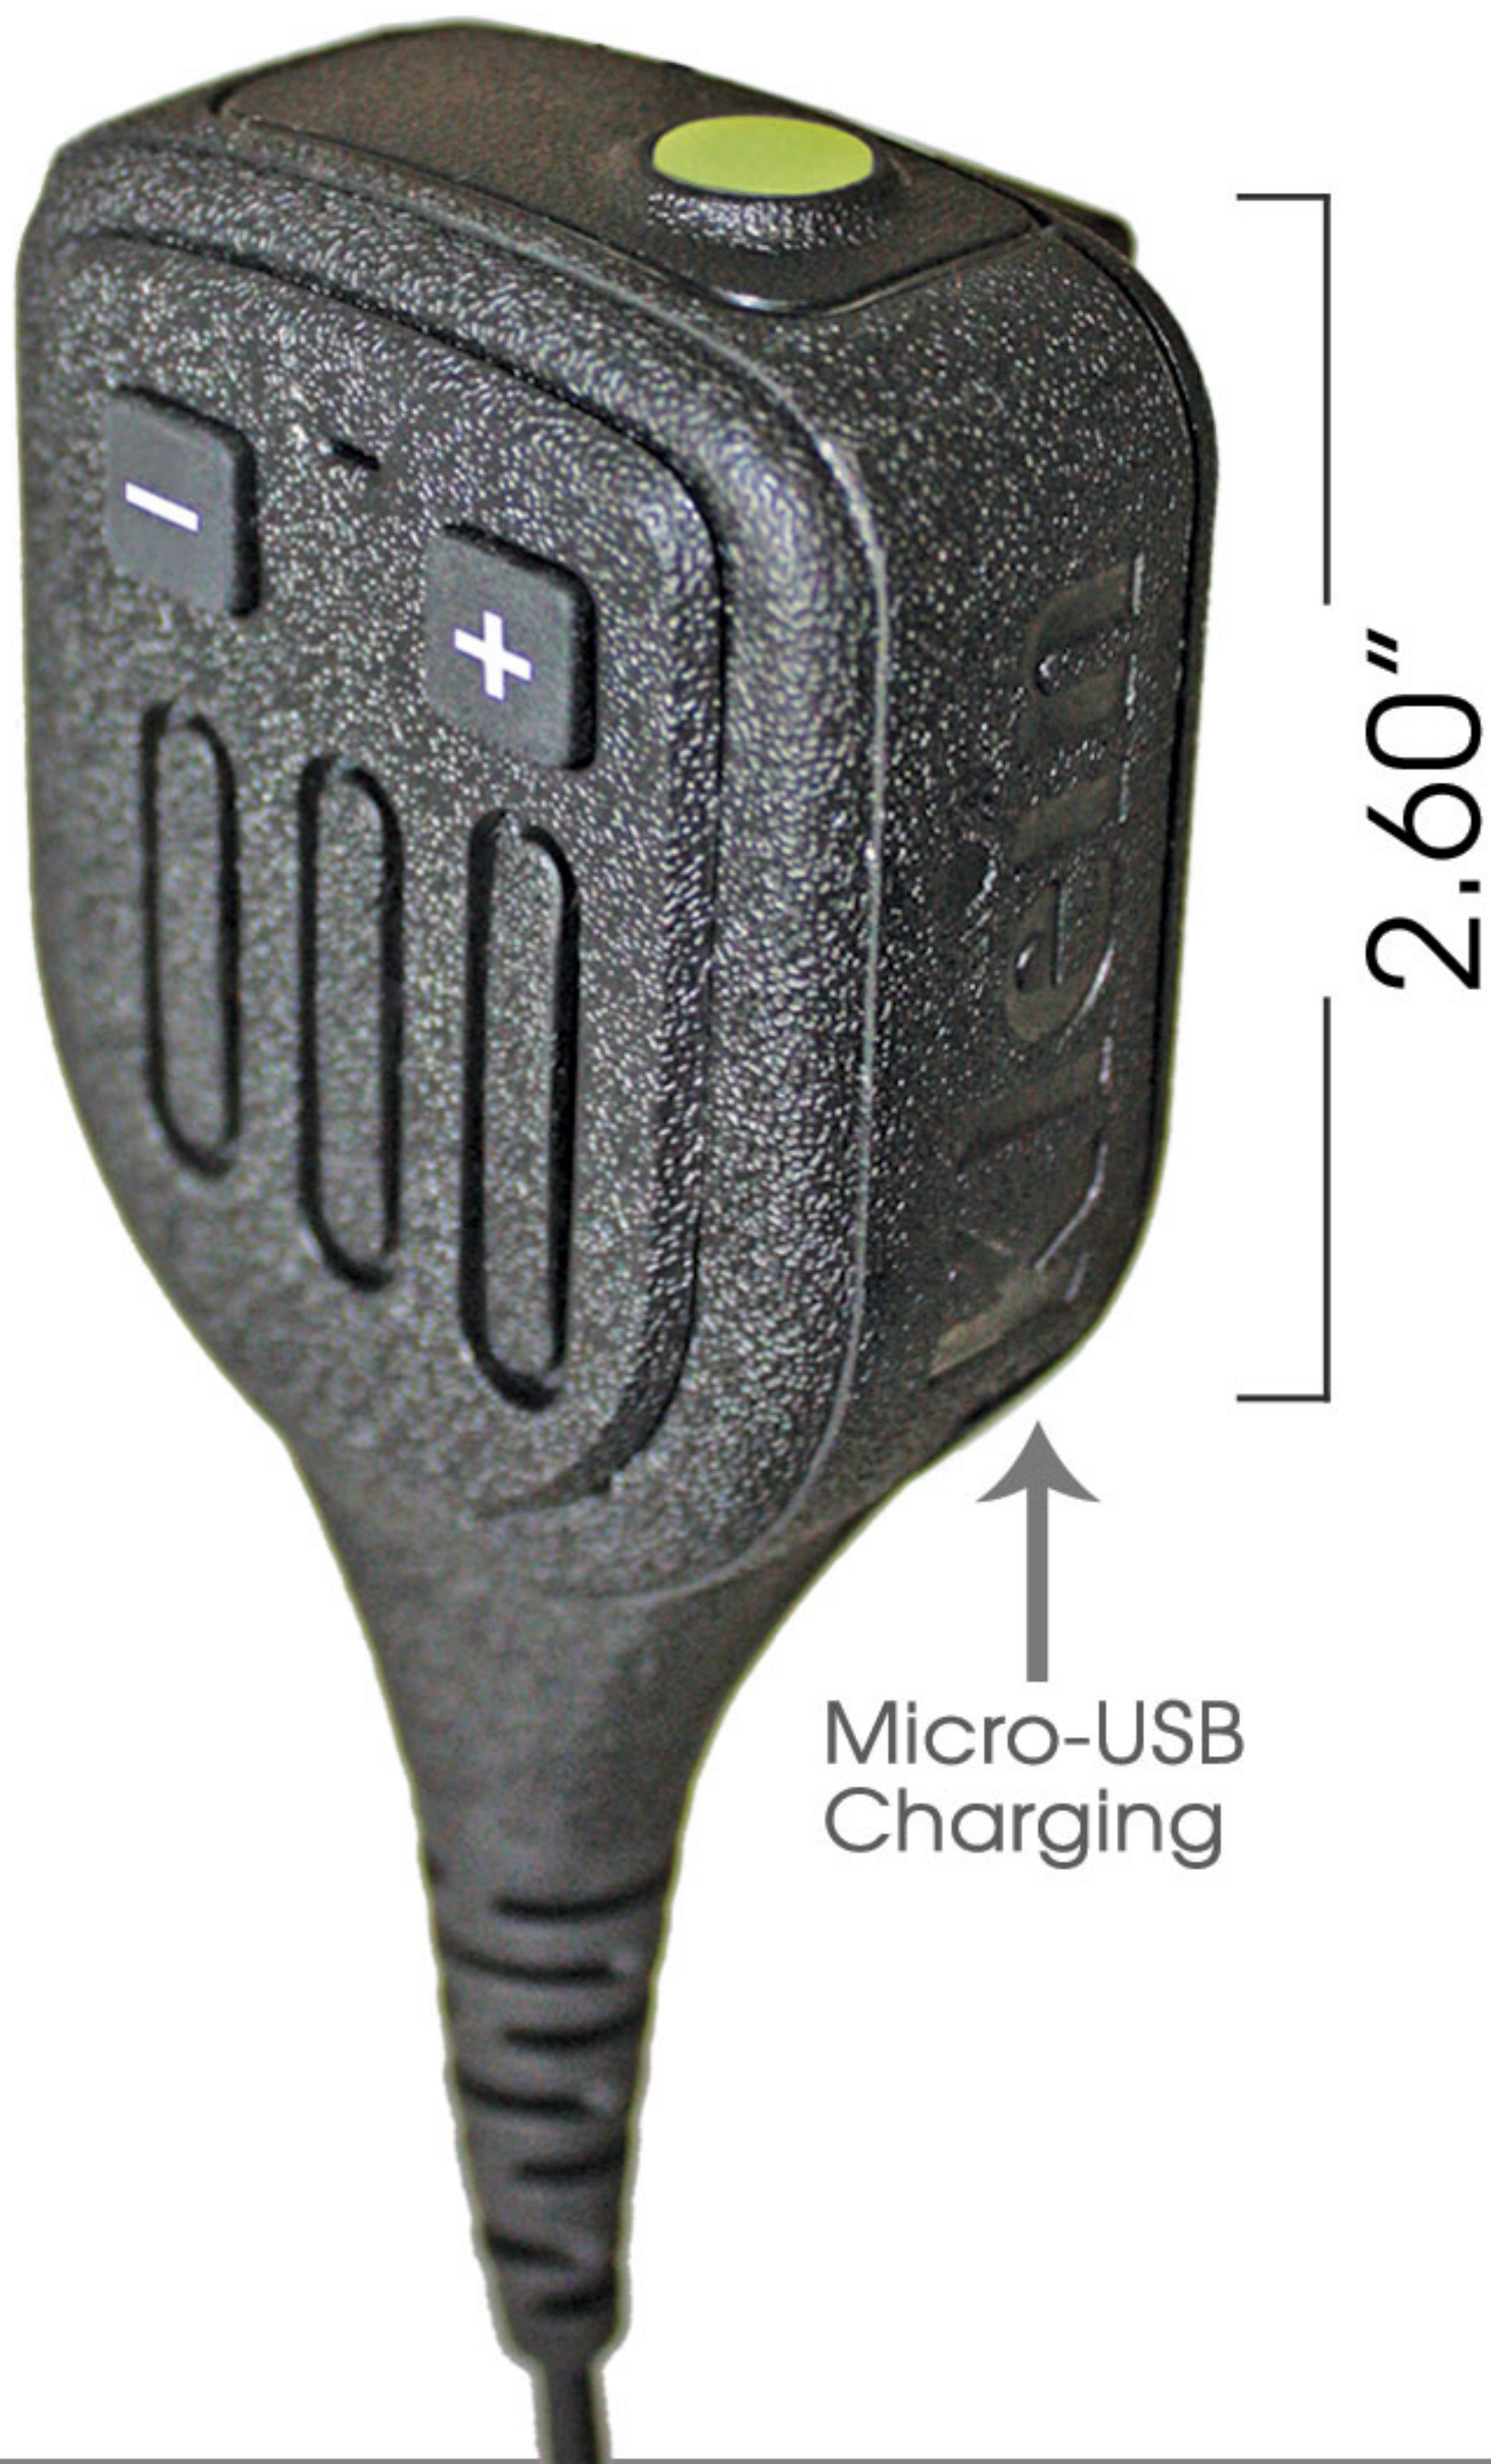

AMPLIFIED MICS

The VALIANT **Battery-Powered** Speaker Microphone

VALIANT®